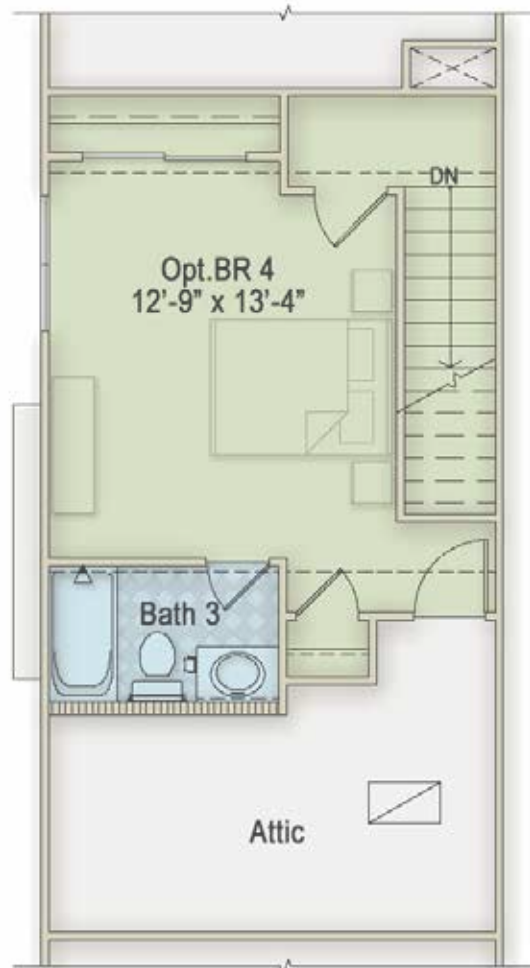

THE ONSLOW

FROM OUR BEAUFORT COLLECTION

RUSTIC
EXTERIOR DESIGN
~2,095 SQUARE FEET

*Additional exterior
designs are available.
See back panel for
more information.*

For more information call 919-249-7008 or visit E1Homes.com.

ITALIANATE
EXTERIOR DESIGN
~2,082 SQUARE FEET

QUEEN ANNE
EXTERIOR DESIGN
~2,089 SQUARE FEET

FIRST FLOOR

SECOND FLOOR

LAYOUT AND SQUARE FOOTAGE VARIES SLIGHTLY ACCORDING TO EXTERIOR DESIGN.
FLOOR PLAN SHOWN IS THE QUEEN ANNE EXTERIOR DESIGN.

THIRD FLOOR

OPTIONAL BEDROOM 4
THIRD FLOOR