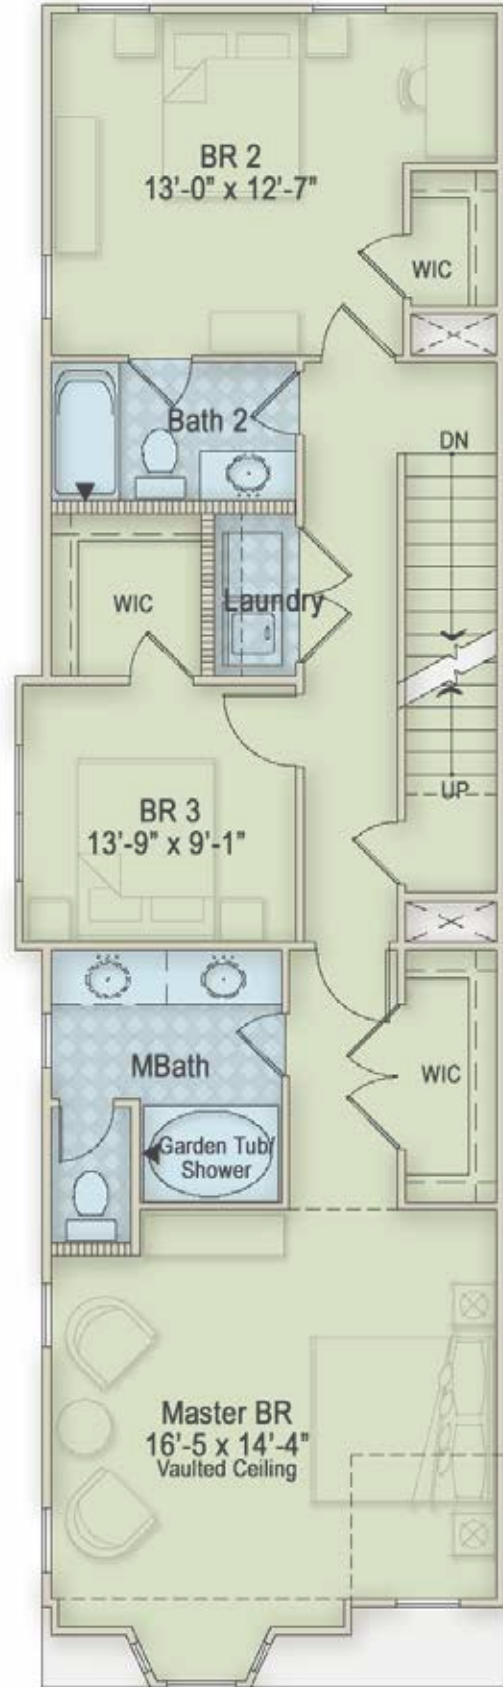

THE ONSLOW

FROM OUR BEAUFORT COLLECTION

RUSTIC
EXTERIOR DESIGN
~2,095 SQUARE FEET

*Additional exterior
designs are available.
See back panel for
more information.*

For more information call 919-249-7008 or visit E1Homes.com.

ITALIANATE
EXTERIOR DESIGN
~2,082 SQUARE FEET

QUEEN ANNE
EXTERIOR DESIGN
~2,089 SQUARE FEET

FIRST FLOOR

SECOND FLOOR

LAYOUT AND SQUARE FOOTAGE VARIES SLIGHTLY ACCORDING TO EXTERIOR DESIGN.
FLOOR PLAN SHOWN IS THE QUEEN ANNE EXTERIOR DESIGN.

THIRD FLOOR

OPTIONAL BEDROOM 4
THIRD FLOOR