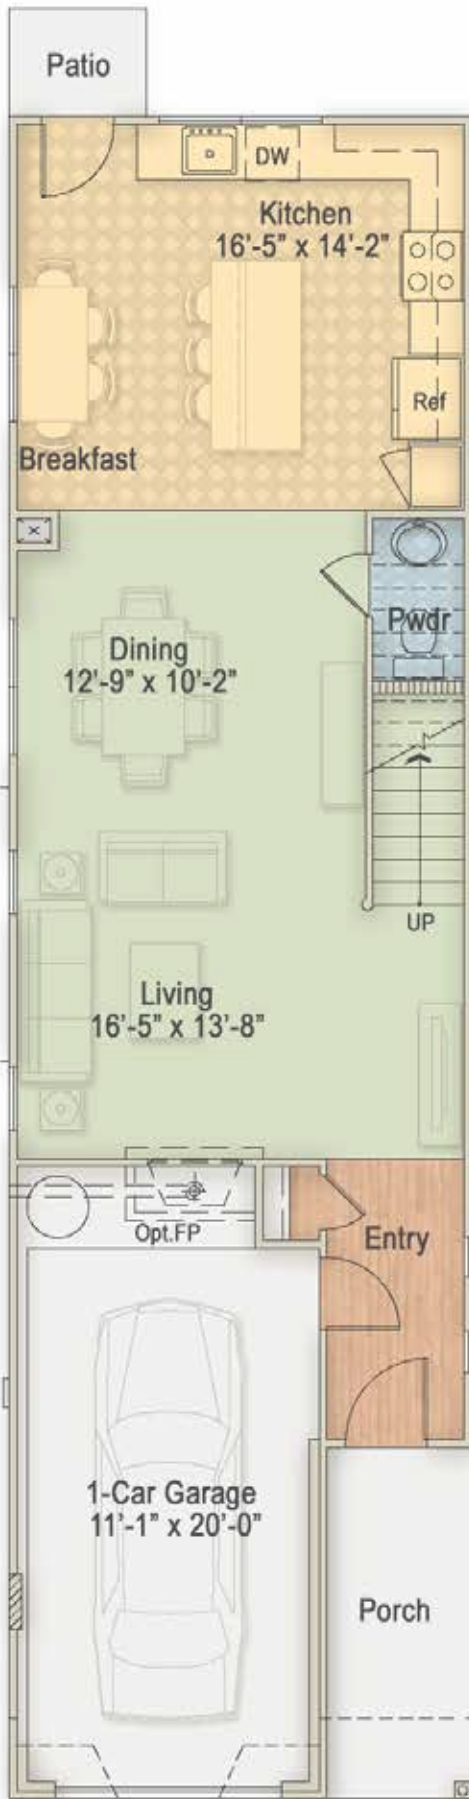

THE ONSLOW

FROM OUR BEAUFORT COLLECTION

RUSTIC
EXTERIOR DESIGN
~2,095 SQUARE FEET

*Additional exterior
designs are available.
See back panel for
more information.*

For more information call 919-249-7008 or visit E1Homes.com.

ITALIANATE
EXTERIOR DESIGN
~2,082 SQUARE FEET

QUEEN ANNE
EXTERIOR DESIGN
~2,089 SQUARE FEET

FIRST FLOOR

SECOND FLOOR

LAYOUT AND SQUARE FOOTAGE VARIES SLIGHTLY ACCORDING TO EXTERIOR DESIGN.
FLOOR PLAN SHOWN IS THE QUEEN ANNE EXTERIOR DESIGN.

THIRD FLOOR

OPTIONAL BEDROOM 4
THIRD FLOOR