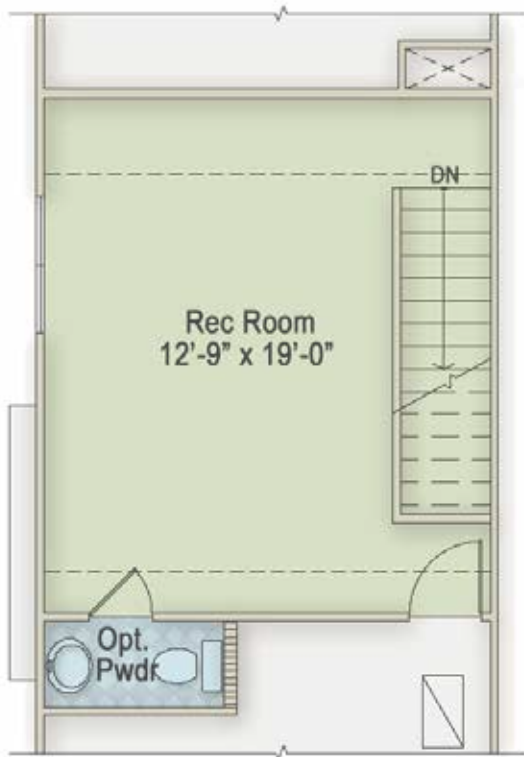

ITALIANATE
EXTERIOR DESIGN
~2,082 SQUARE FEET

QUEEN ANNE
EXTERIOR DESIGN
~2,089 SQUARE FEET

FIRST FLOOR

SECOND FLOOR

LAYOUT AND SQUARE FOOTAGE VARIES SLIGHTLY ACCORDING TO EXTERIOR DESIGN.
FLOOR PLAN SHOWN IS THE QUEEN ANNE EXTERIOR DESIGN.

THIRD FLOOR

OPTIONAL BEDROOM 4
THIRD FLOOR